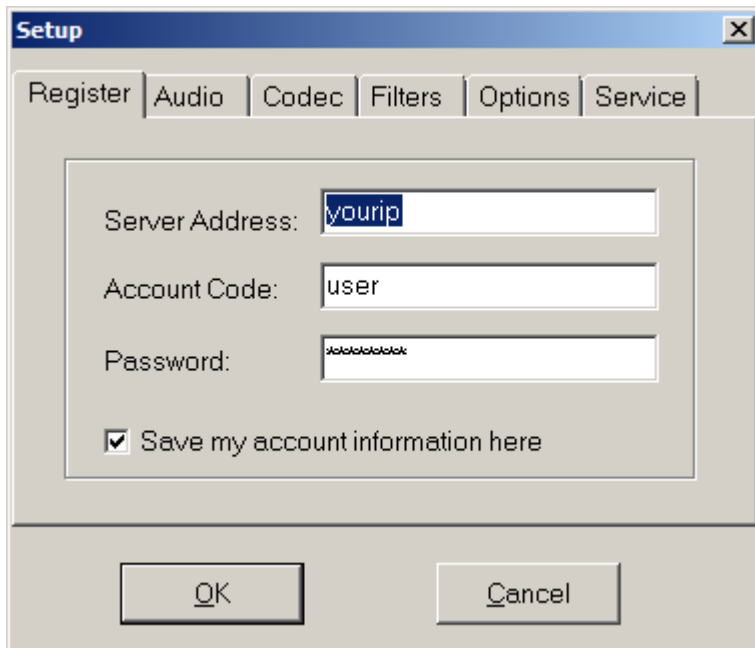

voximal
The voice interaction

Support

Get your password from the Asterisk console

Execute :

```
raspbx*CLI> voximal show license  
Version      : V14.0  
Build  
CVS Revision : $Revision: 1.853 $
```

```
Gcc      : V4.9
Arch     : 32 bits
Target   : i686
Asterisk : V13.11.2
Options sum :
Date     : Nov  3 2016 21:40:06
Code     : b6de76bcb827eb415eb3b6f75b1001
UID      : cb773b52-a362-11e6-af57-b827eb415eb3
PIN      : 3152
Password : cb773b52
Key      :
Max sessions : 1
Options
  TextToSpeech : Yes
  Speech       : Yes
State      : ok
```

Your password is : **cb773b52**

laxLite

Zoiper

YateClient

Run YateClient once you've installed it and enter the credentials for the user extension on Incredible PBX. You'll need the IP address of your server plus your extension user password. Choose Settings → Accounts and click the New button. Fill in the blanks using the IP address of your server, 'user' for your account name, and whatever password you created for the extension.