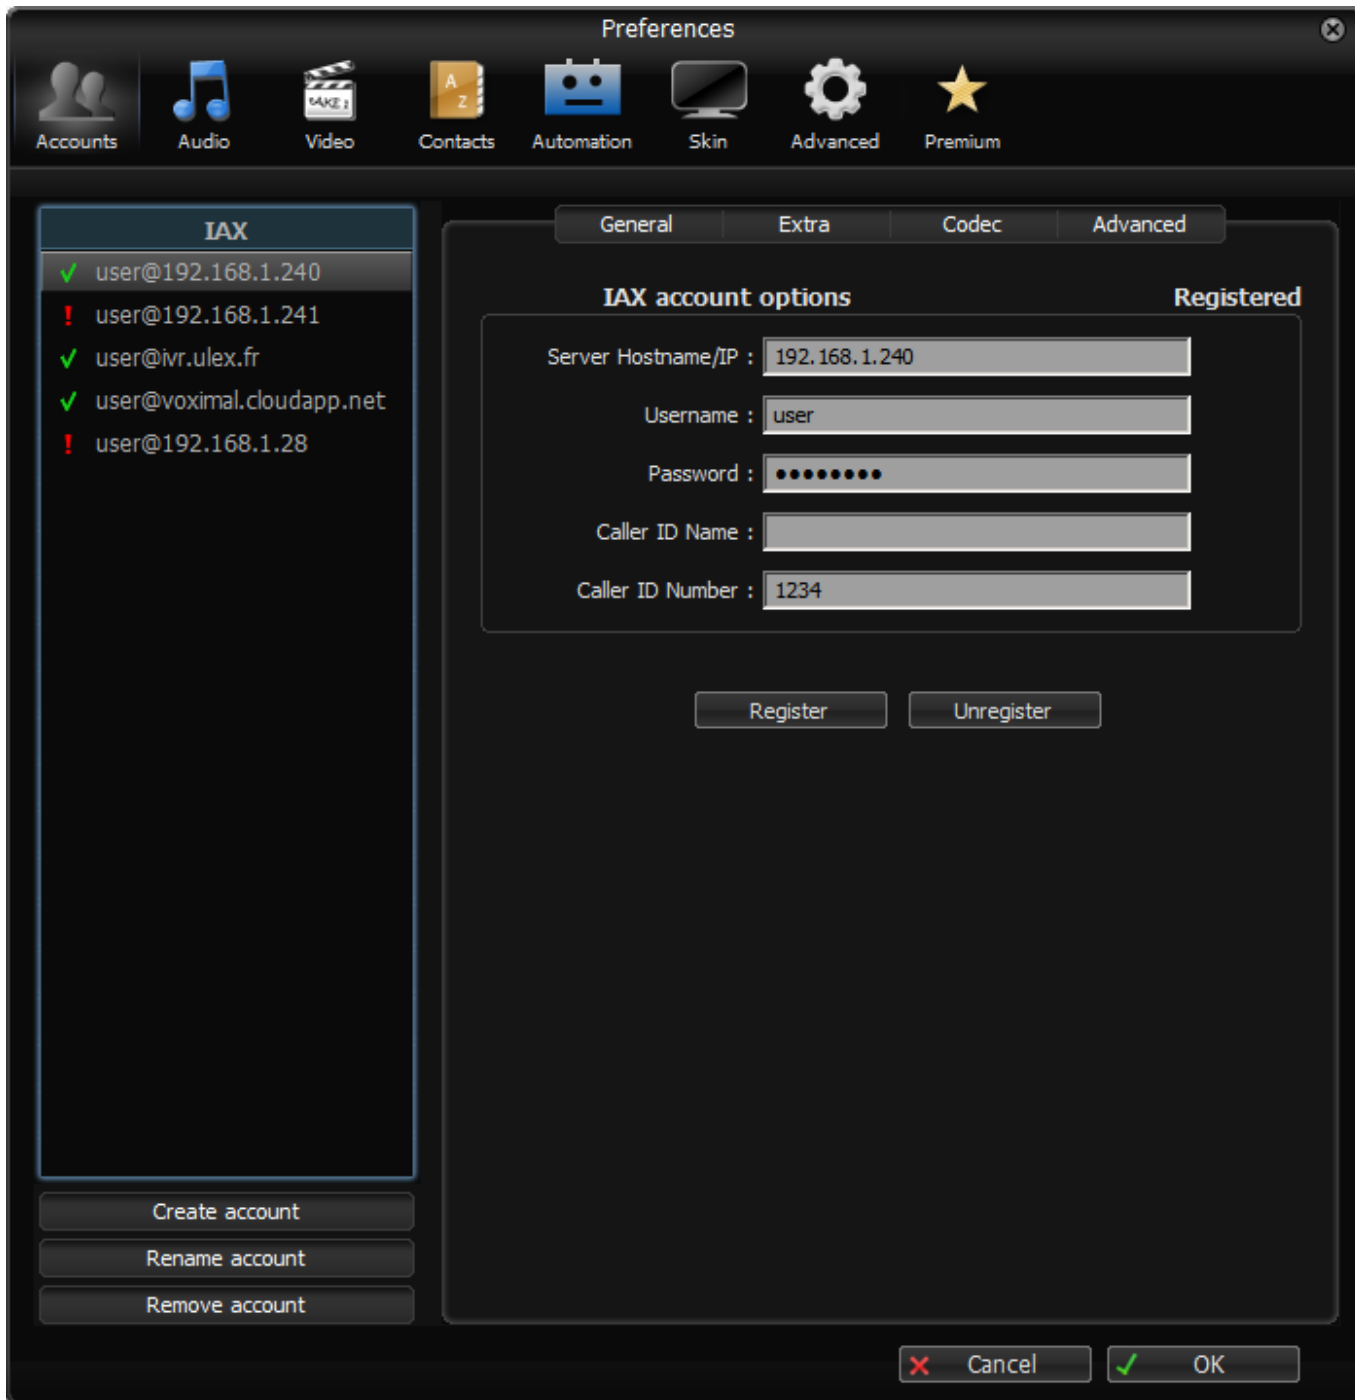

voximal
The voice interaction

Support

Get your password from the Asterisk console

Execute :

```
raspbx*CLI> voximal show license  
Version      : V14.0  
Build  
CVS Revision : $Revision: 1.853 $
```

```
Gcc      : V4.9
Arch     : 32 bits
Target   : i686
Asterisk : V13.11.2
Options sum :
Date     : Nov  3 2016 21:40:06
Code     : b6de76bcb827eb415eb3b6f75b1001
UID      : cb773b52-a362-11e6-af57-b827eb415eb3
PIN      : 3152
Password : cb773b52
Key      :
Max sessions : 1
Options
  TextToSpeech : Yes
  Speech       : Yes
State      : ok
```

Your password is : **cb773b52**

laxLite

Zoiper

YateClient

Run YateClient once you've installed it and enter the credentials for the user extension on Incredible PBX. You'll need the IP address of your server plus your extension user password. Choose Settings → Accounts and click the New button. Fill in the blanks using the IP address of your server, 'user' for your account name, and whatever password you created for the extension.